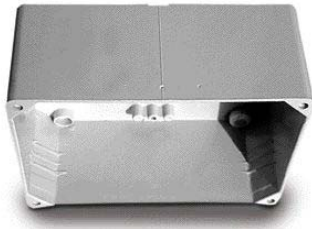

## SURFACE WATERTIGHT BOXES

(B) (C)

- Made from ABS techno-polymer material, which ensures high impact resistance and strength.
- Working temperature: from -15°C to +60°C resistant to heat up to 650°C glow wire test.

(D)

- Screw caps GR17400 to ensure perfect insulation in compliance with IEC 536 standards - **(A)**
- Spare fixing brackets GR17402 and 17404 are available for perfect insulation & avoid accumulation of dirt in fixing points - **(E)**
- Variety of depth to allow large diameter cables to be installed - **(B)**
- Our boxes are supplied with reference on the 4 sides to easily determine the centre and save time on drilling operations - **(C)**