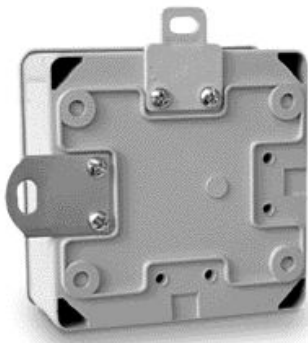

## SURFACE WATERTIGHT BOXES

(B) (C)

- Made from ABS techno-polymer material, which ensures high impact resistance and strength.
- Working temperature: from -15°C to +60°C resistant to heat up to 650°C glow wire test.

(D)

- Screw caps GR17400 to ensure perfect insulation in compliance with IEC 536 standards - **(A)**
- Spare fixing brackets GR17402 and 17404 are available for perfect insulation & avoid accumulation of dirt in fixing points - **(E)**
- Variety of depth to allow large diameter cables to be installed - **(B)**
- Our boxes are supplied with reference on the 4 sides to easily determine the centre and save time on drilling operations - **(C)**

(A)

- Small number of internal fixing pillars to allow for increased internal working area - **(D)**
- Vibration resistant screws with universal cross/cut head.
- Resistant to shock and various environmental agents.
- CE Marked.