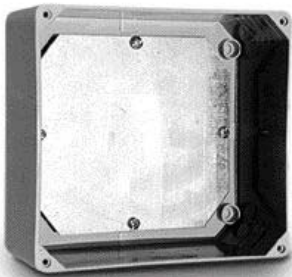

## SURFACE WATERTIGHT BOXES

(B) (C)

- Made from ABS techno-polymer material, which ensures high impact resistance and strength.
- Working temperature: from -15°C to +60°C resistant to heat up to 650°C glow wire test.

(D)

- Screw caps GR17400 to ensure perfect insulation in compliance with IEC 536 standards - **(A)**
- Spare fixing brackets GR17402 and 17404 are available for perfect insulation & avoid accumulation of dirt in fixing points - **(E)**
- Variety of depth to allow large diameter cables to be installed - **(B)**
- Our boxes are supplied with reference on the 4 sides to easily determine the centre and save time on drilling operations - **(C)**