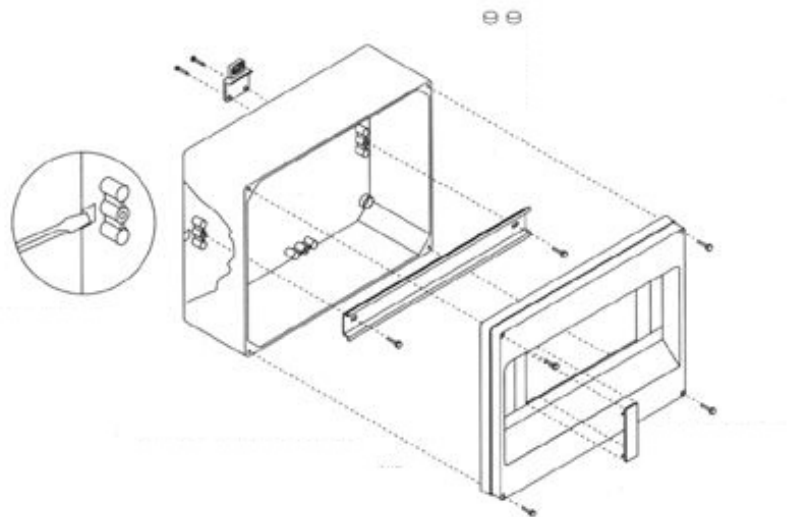

WATERTIGHT SURFACE MOUNTING MODULAR ENCLOSURES
IP 55

COD.	MOD.	DISSIPABLE POWER W	TERMINAL BLOCK	KIT TERMINAL BLOCK
GR15070	5	11	GR14040	
GR15072	8	13	GR14001	GR14030
GR15074	12	20	GR14002	GR14032
GR15076	12 x 2	26	GR14002 - GR14003	GR14032 - GR14034