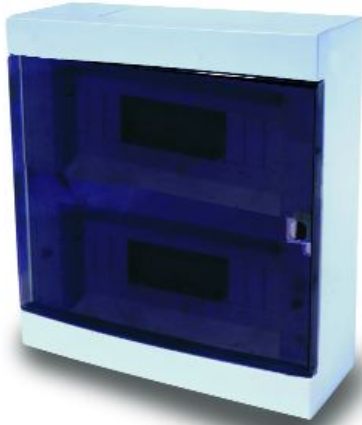

NEW

COD.	EXTERNAL DIM.	MOD	IP	DISSIPABLE POWER	TERMINAL BLOCK
GR20224	310 x 345	12 14x2	40	32 W CEI (23-49)	KIT GR14030 KIT GR14031 KIT GR14032 KIT GR14136 KIT GR14138 KIT GR14139 KIT GR14140

Flush mating enclosure RAL 7035 grey color with vertical polycarbonate smoke-tinted door, with locking device on opening.