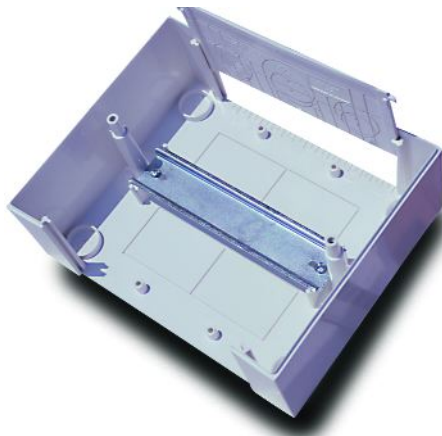

Flush mouting enclosure RAL 9016 white color, without door.

ACCESSORIES

GR15001 - Modules blanking elements

GR17402 - GR17404 - Fixing brackets

CE

**SERIE GR20 SURFACE MOUNTING ENCLOSURES
RAL 7035 LIGHT GREY**